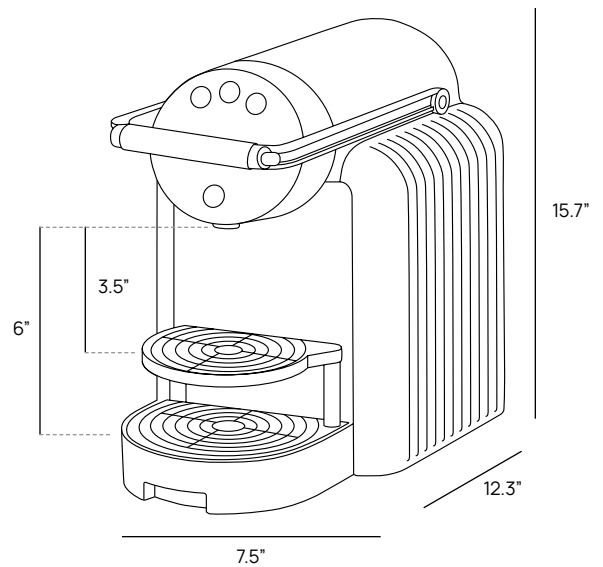

# 180 Nespresso

Commercial Single-Cup  
Pod Brewer

- Brews individual 0.85, 1.35, or 3.75 oz. cups
- Uses single-serve Nespresso coffee pods
- Auto-eject pod disposal
- Folding cup support to accommodate taller mugs
- Easy-to-use push button dispensing
- Energy-saving mode
- Hot water dispensing

## Specifications

Dimensions	15.7" h x 7.5" w x 12.3" d (please leave 4" clearance above the machine for proper use)
------------	--

Weight	15.4 lbs
--------	----------

Rated Voltage/Frequency	120V/60Hz
-------------------------	-----------