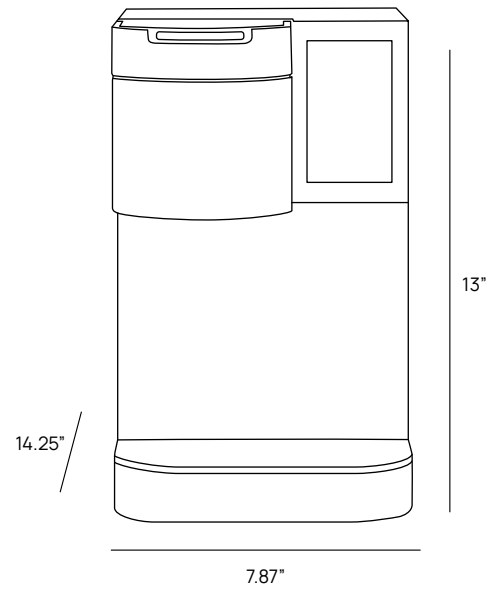

171

Keurig® Single-Cup Brewer

- Brews individual 4, 6, 8, 10, or 12 oz. cups
- Interactive touchscreen
- Quiet Brew Technology®
- Energy-saving mode
- Instant hot water
- K-Cup® pods

Specifications

Product Details

Dimensions	13" h x 7.87" w x 14.25" d
Weight	15 lbs
Rated Voltage/Frequency	120v/50/60Hz
Power Consumption	1400W/120V
Model	171
Uses K-Cup® pods	

Culligan Quench products are certified by independent authorized 3rd party laboratories in accordance of appropriate industry standards. To find out more about which certifications your product may have, please contact us.