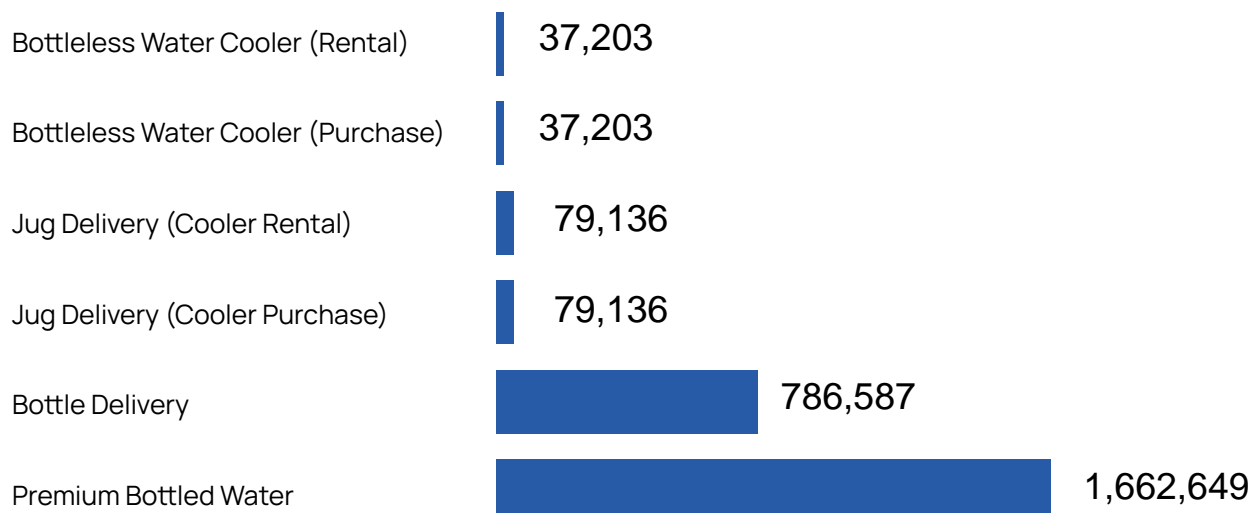

CO2 Equivalent: Miles Flown on a Passenger Airplane