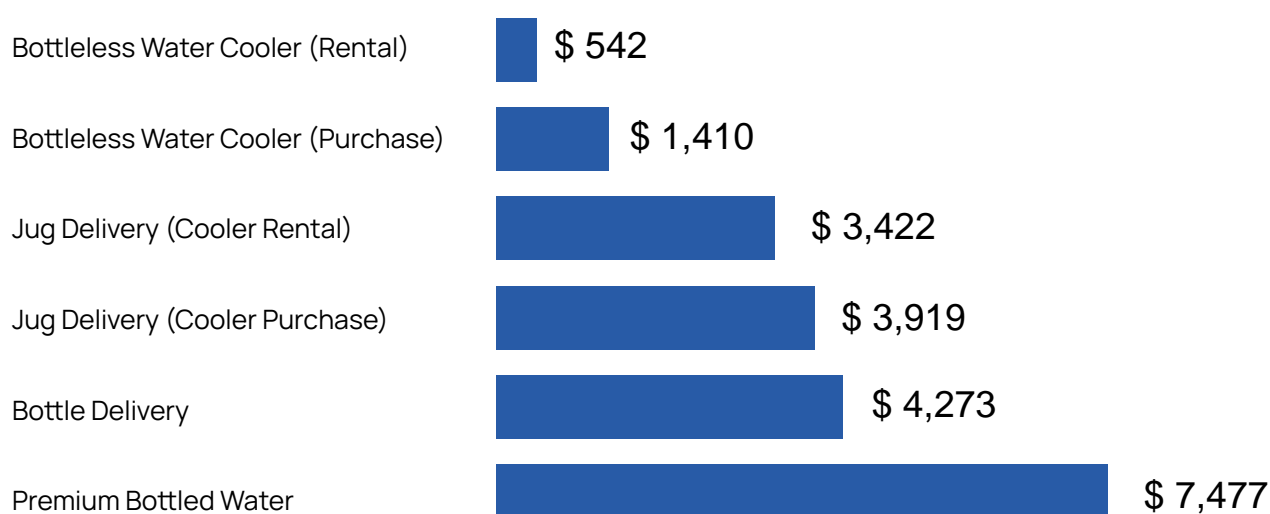

The Real Cost of Bottled Water

See How Our Bottleless Coolers Compare

We know there's a lot that goes into the decision making process when choosing your workplace water provider, including the financial and environmental costs. That's why we created this calculator comparing the different options. So, you can better determine which solution is best for your business. Thank you for using our tool, and we hope you share the results!

DAILY NUMBER OF USERS:

50

Estimated Total Annual Cost