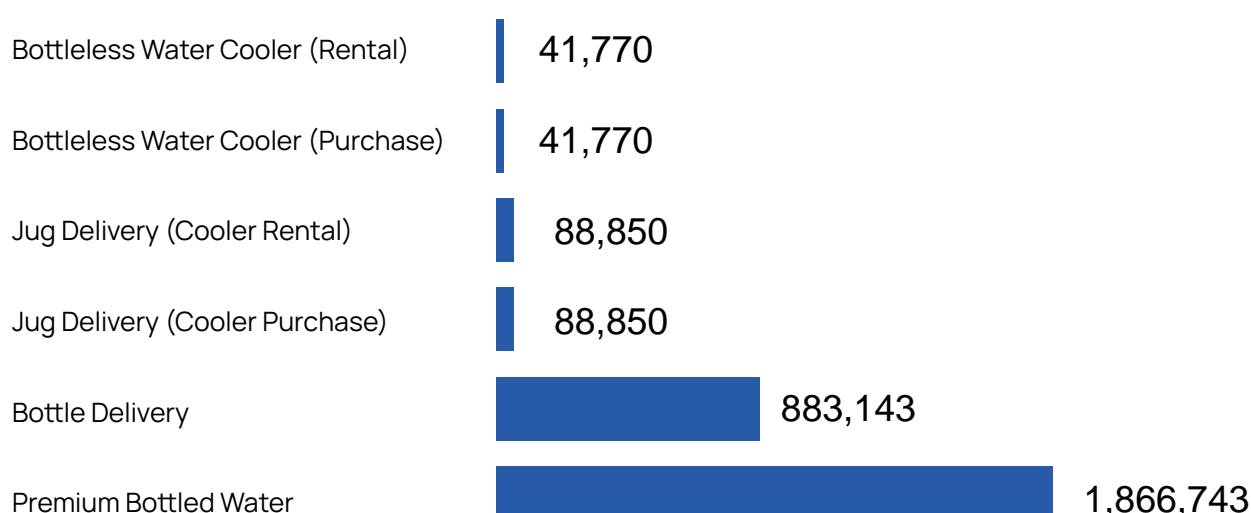

CO2 Equivalent: Miles in Passenger Vehicle