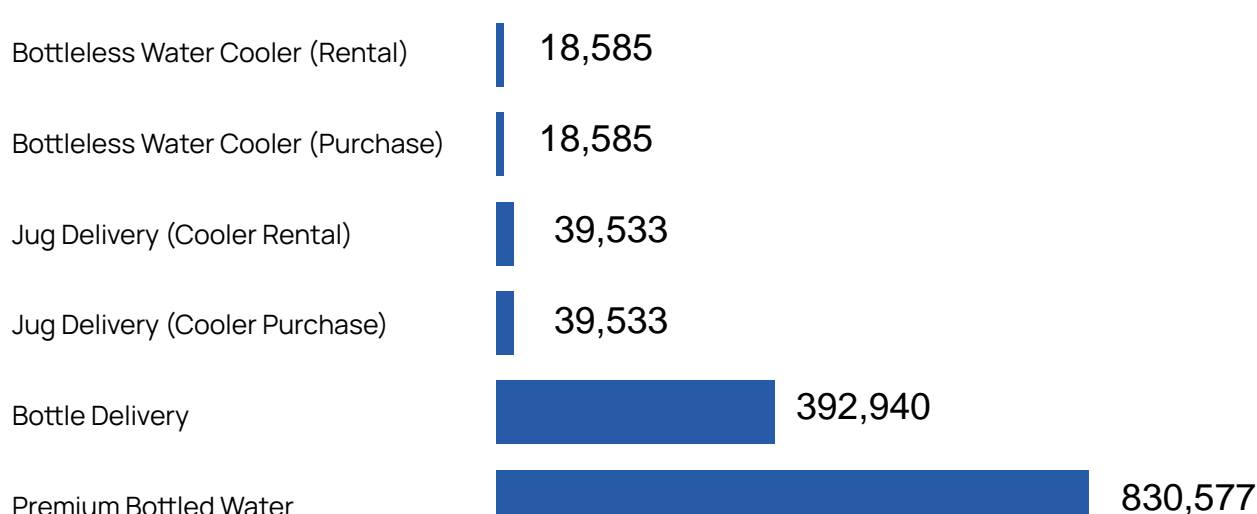

CO2 Equivalent: Pounds of Coal Burning

Ready to save money and the environment?
Go bottleless with Culligan Quench!
At Culligan Quench, enhancing the sustainability exports of our customers is a core value of our service. We help our customers eliminate the use of bottled drinking water delivery services and the incumbent fossil fuel depletion, carbon emissions, and additional plastic waste by filtering a building's existing water supply at the point-of-use (POU) via a bottleless water cooler. Visit our website culliganquench.com to learn more about our filtered water dispensers.