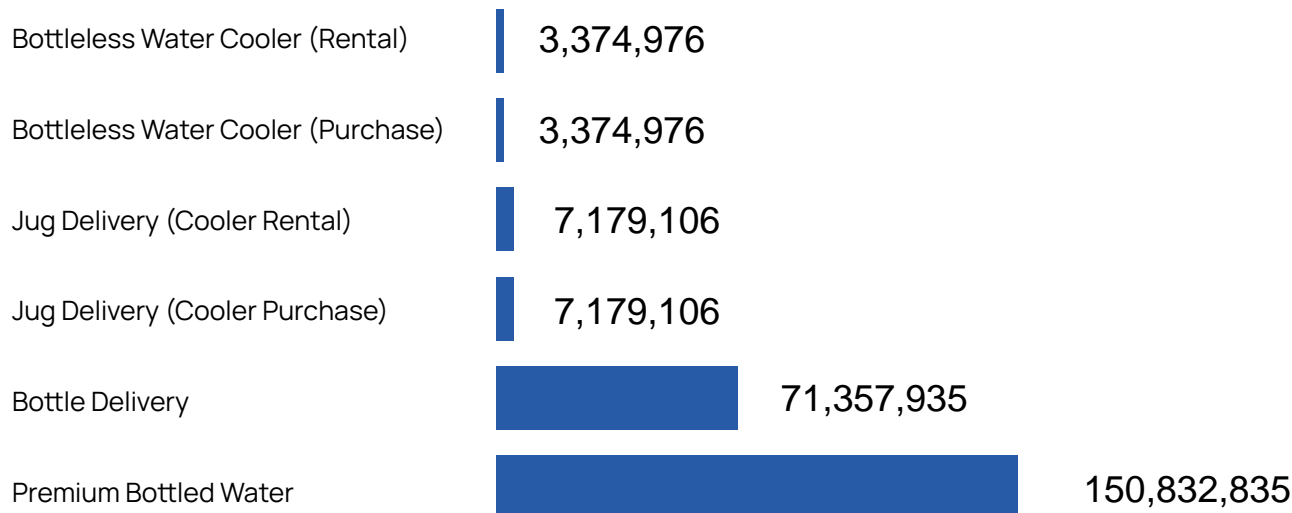

CO2 Equivalent: Operating Hours of LED Lightbulb